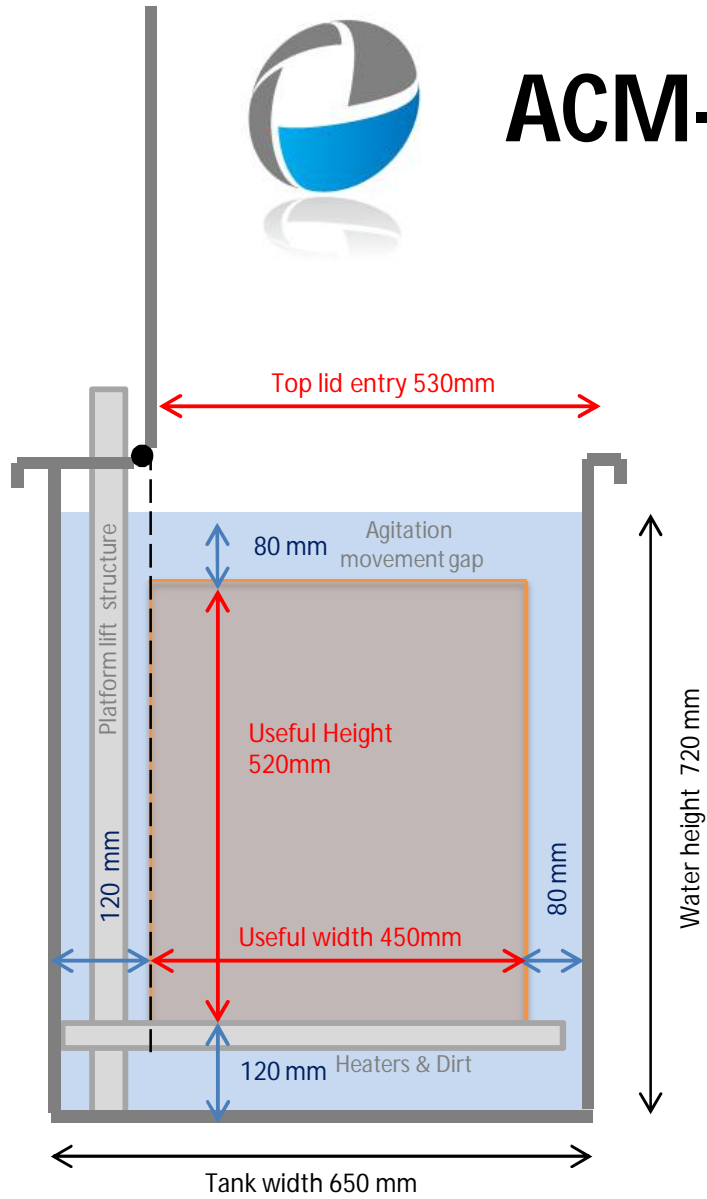

# ACM-450E

Green Label  
ULTRATECNO

<b>Water Capacity</b>	594 litres
<b>Ultrasound Power</b>	28 kHz - 4 kW
<b>Heating Power</b>	11 kW
<b>Elevator Max Load</b>	350 Kg
<b>Main Tank Internal Measures</b>	1120 x 650 x 720 mm
<b>External Measures</b>	1810 x 940 x 1830 mm
<b>Isolated Top Cover</b>	Yes
<b>Oil Separation (LFS)</b>	Yes
<b>Acoustic Reduction Filter (ARF)</b>	Yes
<b>Machine Weight</b>	510 kg

# ACM-450E

Side view

Top view