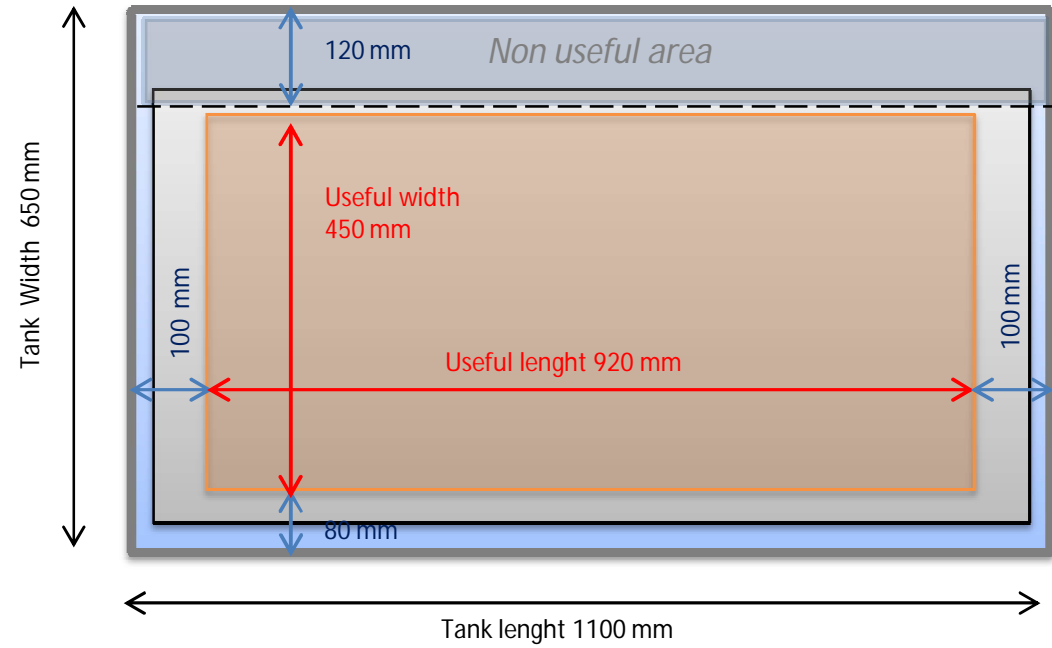

ACM-450E

Side view

Top view